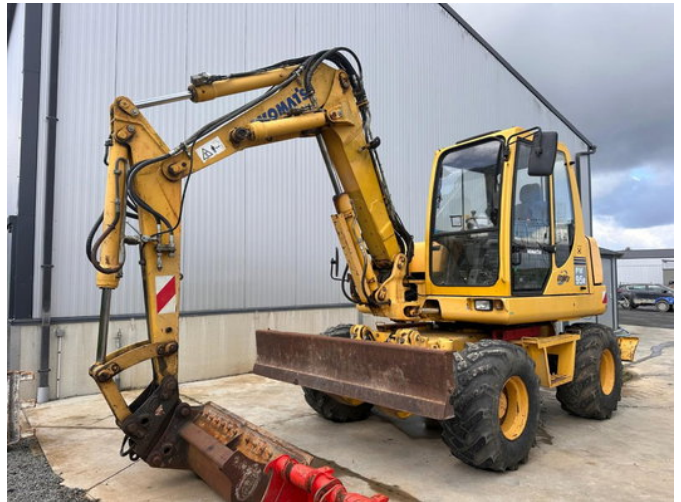

Komatsu PW95R

General features

| | |
|-------------------|-------------------|
| Brand | Komatsu |
| Subcategory | Wheeled excavator |
| Construction year | 2005 |
| Hourmeter reading | 8160 |
| Condition | Used |
| Reference | 6857 |

Characteristics

Empty weight

9.998kg

Komatsu PW95R

Accessories